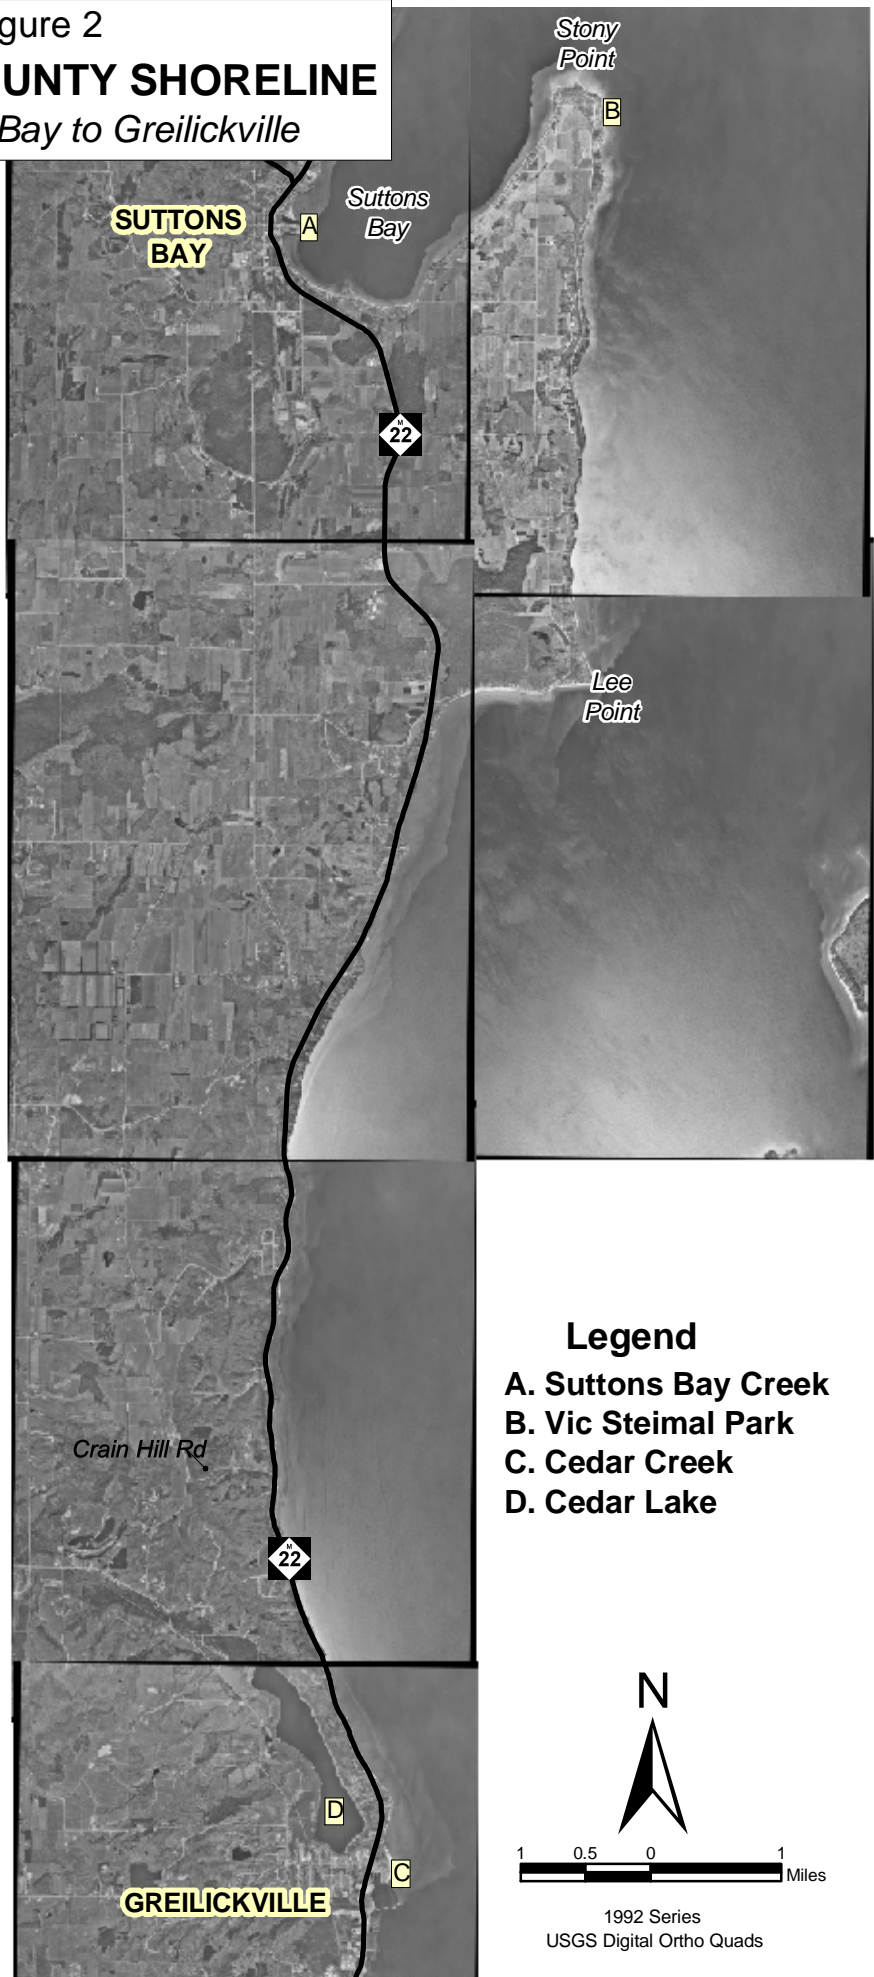

Figure 2
LEELANAU COUNTY SHORELINE
from Suttons Bay to Greilickville

- Legend**
- A. Suttons Bay Creek
 - B. Vic Steimal Park
 - C. Cedar Creek
 - D. Cedar Lake

1992 Series
USGS Digital Ortho Quads