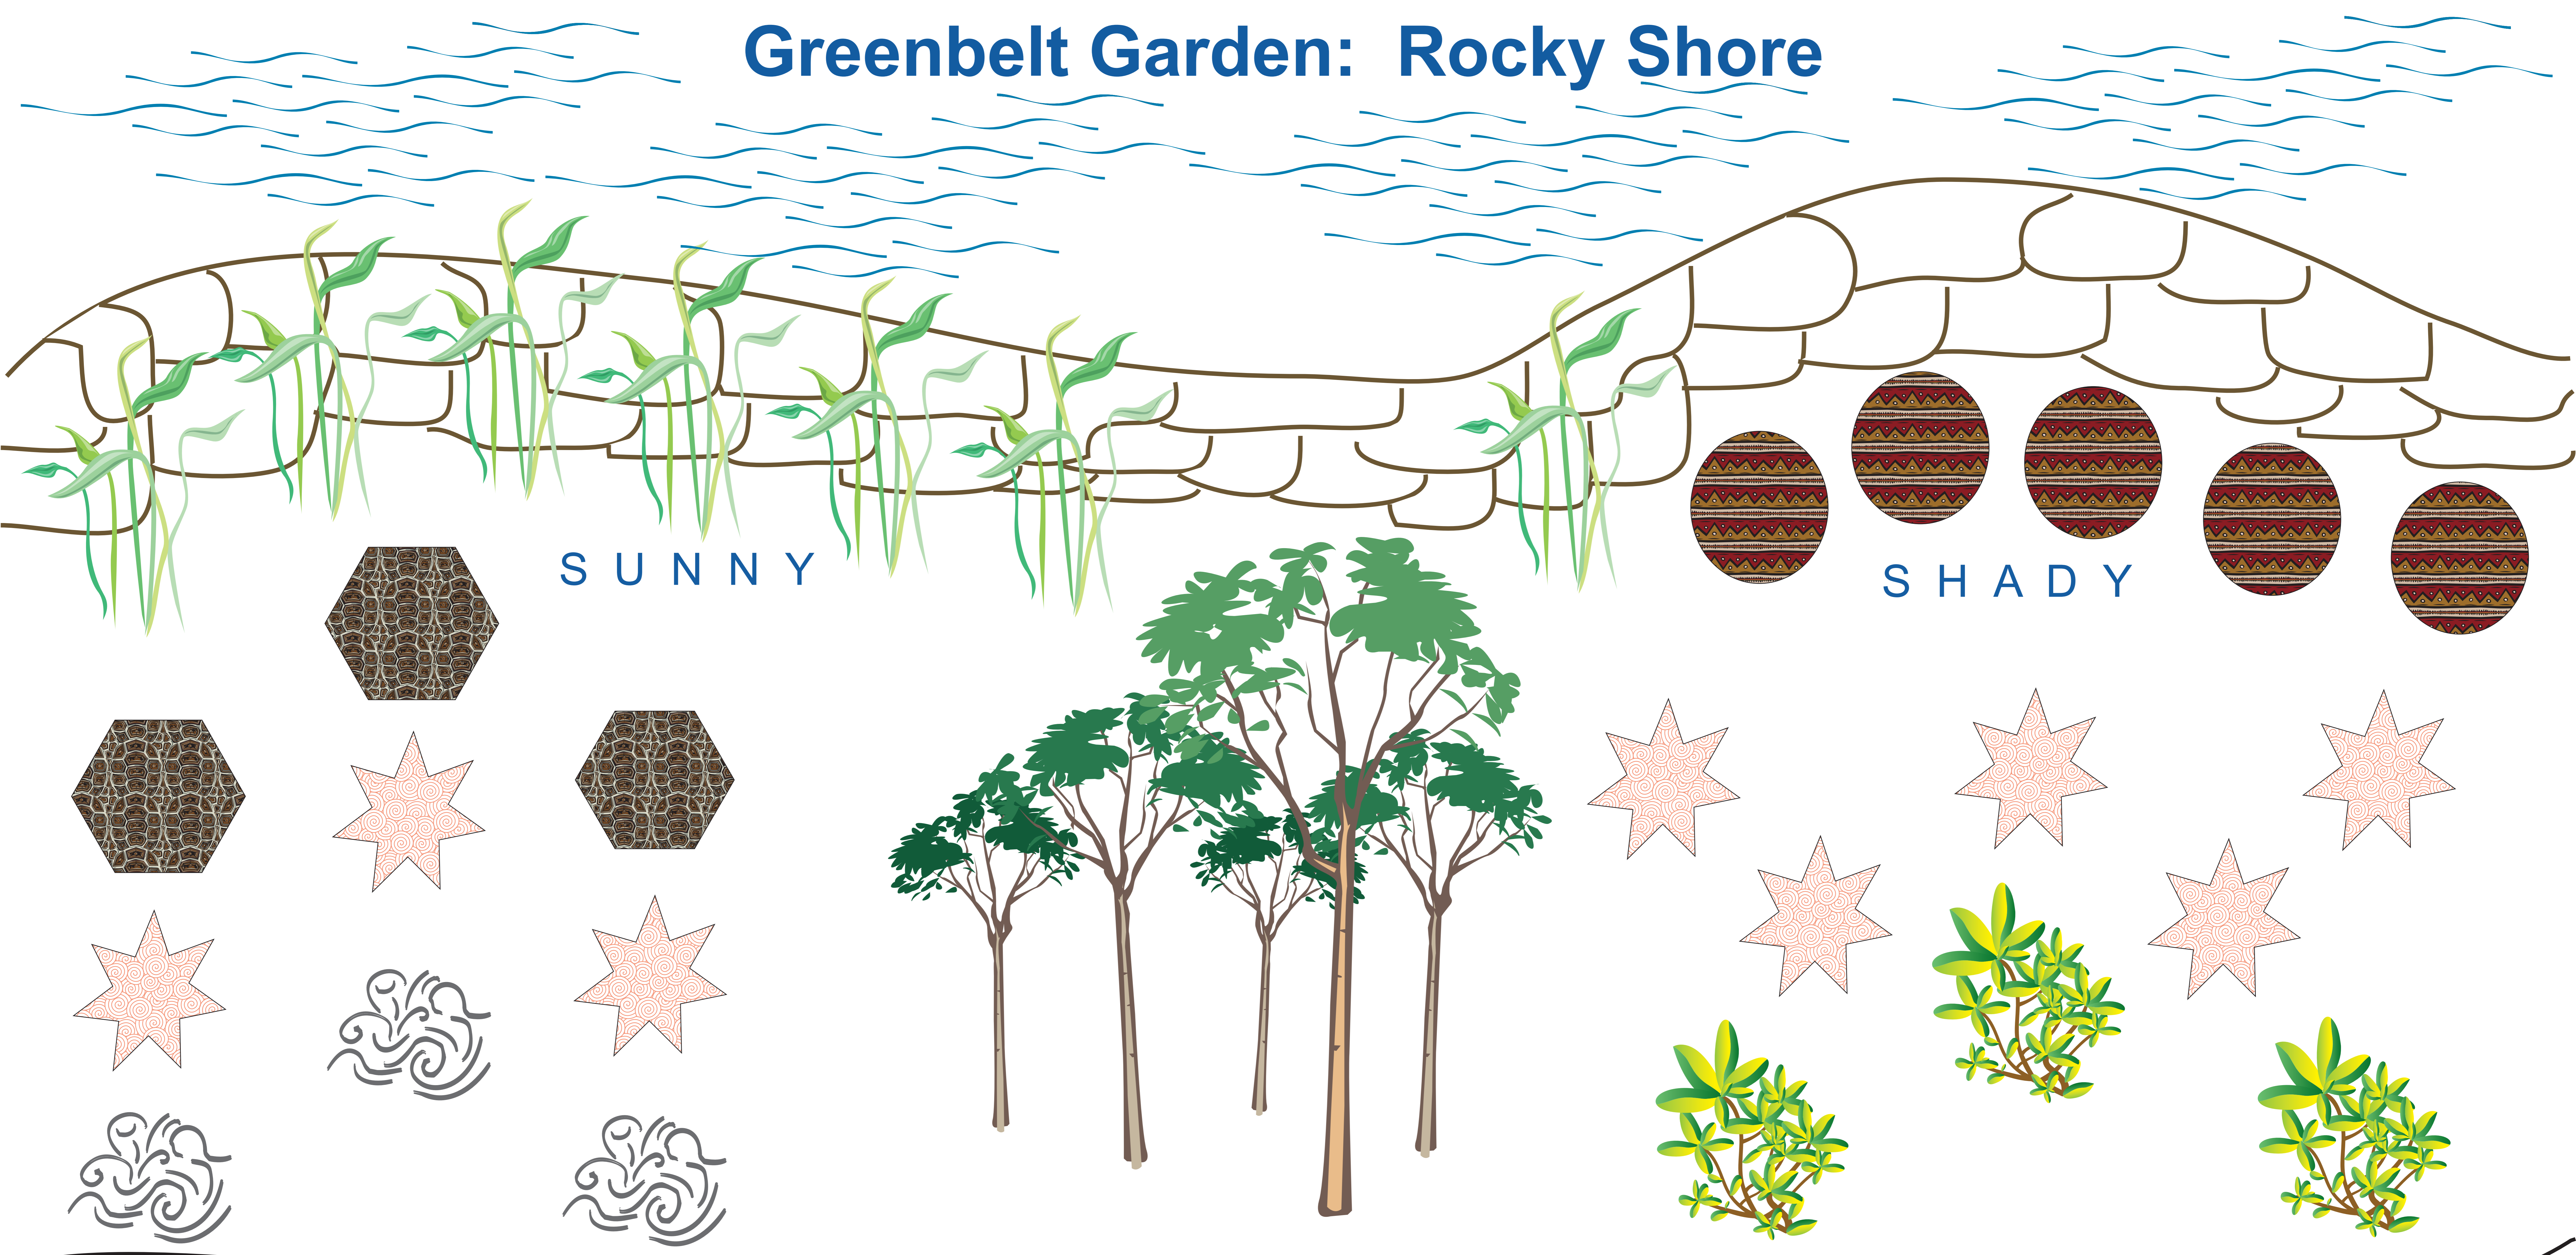

Greenbelt Garden: Rocky Shore

SUNNY

SHADY

The Watershed Center
 GRAND TRAVERSE BAY
 13272 S. West Bay Shore Drive
 Traverse City, MI 49684
 231.935.1514
 www.gtbay.org

Garden Design Provided by
 Cyman Gardens
 2197 S. M-88, Bellaire, MI 49615
 231.533.8960

Silky Dogwood-*Cornus Amomum*

Nannyberry-*Viburnum Lentago*

Silver Maple-*Acer Saccharinum*

Sedge-*Carex*

Joe Pye Weed-*Eupatorium Purpureum*

Turtlehead-*Chelone Glabra*

Blue-eyed Grass-*Sisyrinchium Bellum*